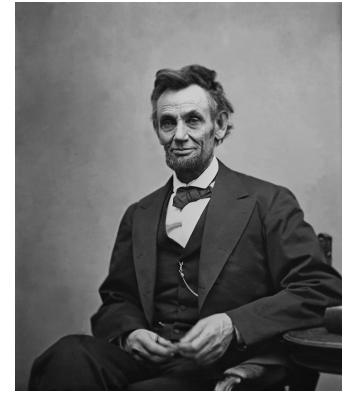

Abraham Lincoln was born in  
Kentucky.

What state was Abraham Lincoln born in?

Circle one

Level 2

Abraham Lincoln was our 16th President.

What number president was  
Abraham Lincoln?

---

---

---

---

Abraham Lincoln is on our penny.

What coin is Abraham Lincoln on?

quarter

penny

dime

Abraham Lincoln was born in  
February.

What month was President Lincoln  
born in?

---

---

---

Abraham Lincoln was born in  
Kentucky.

What state was Abraham Lincoln born in?

Circle one

Level 3